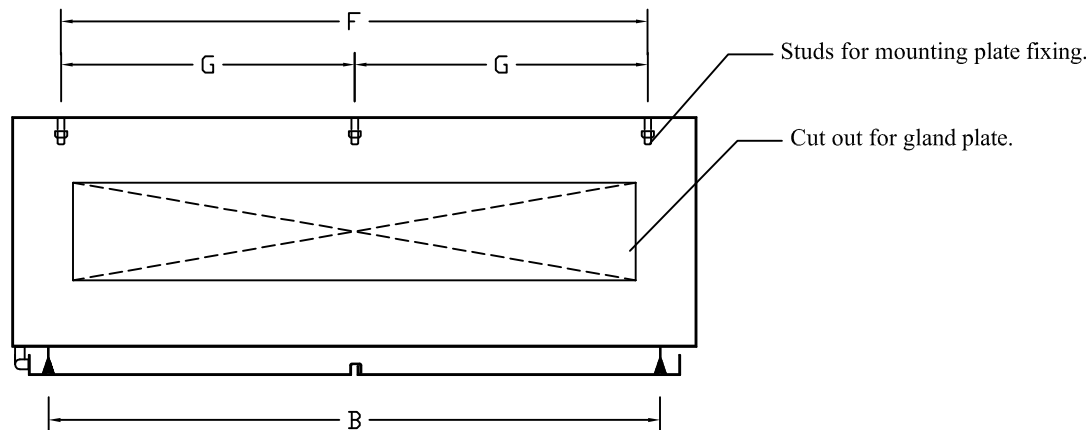

FRONT ELEVATION

SIDE VIEW/SECTION

PLAN/SECTION

GRP Industries
www.grpindustries.com

TITLE : -DOUBLE DOOR ENCLOSURE - IP 55

SIZE:- GENERAL