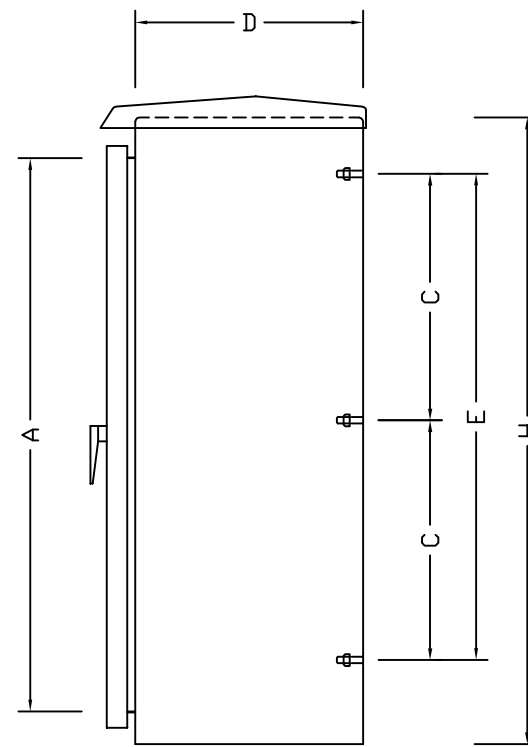

FRONT ELEVATION

SIDE VIEW/SECTION

PLAN/SECTION

GRP Industries
www.grpindustries.com

TITLE : -DOUBLE DOOR ENCLOSURE - IP 55

SIZE:- GENERAL