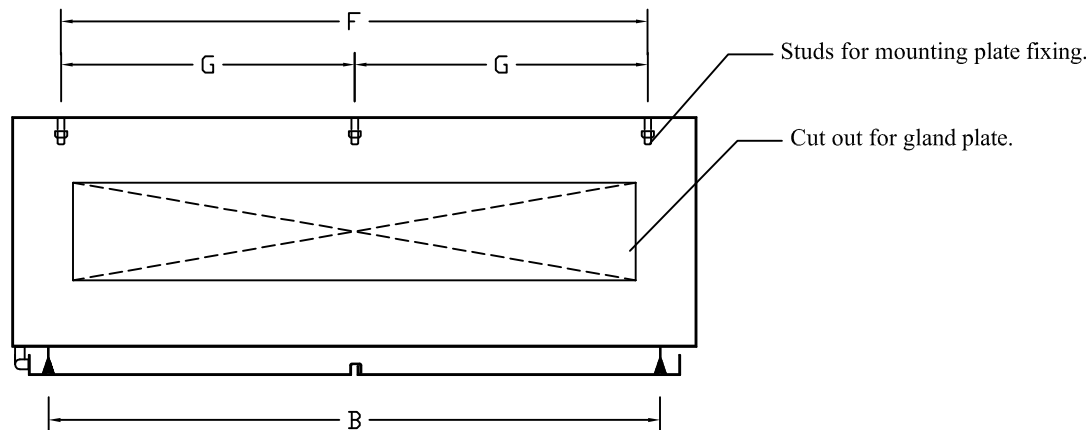

FRONT ELEVATION

SIDE VIEW/SECTION

PLAN/SECTION

**GRP Industries**  
www.grpindustries.com

TITLE : -DOUBLE DOOR ENCLOSURE - IP 65

SIZE:- GENERAL