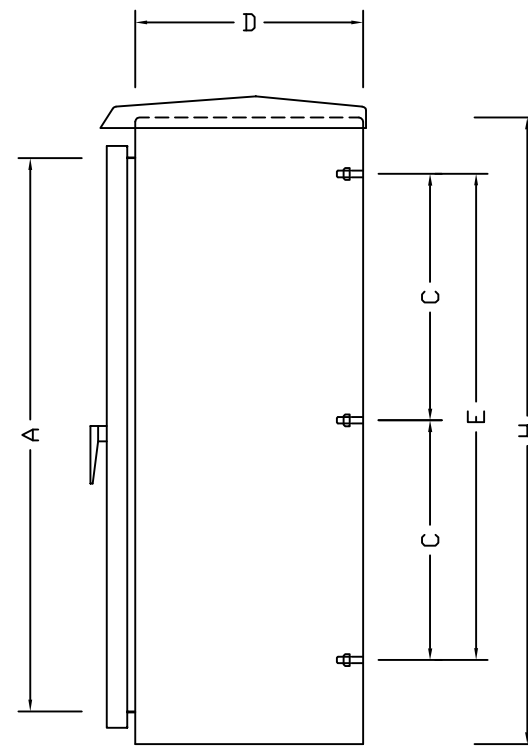

FRONT ELEVATION

SIDE VIEW/SECTION

PLAN/SECTION

**GRP Industries**  
www.grpindustries.com

TITLE : -DOUBLE DOOR ENCLOSURE - IP 65

SIZE:- GENERAL