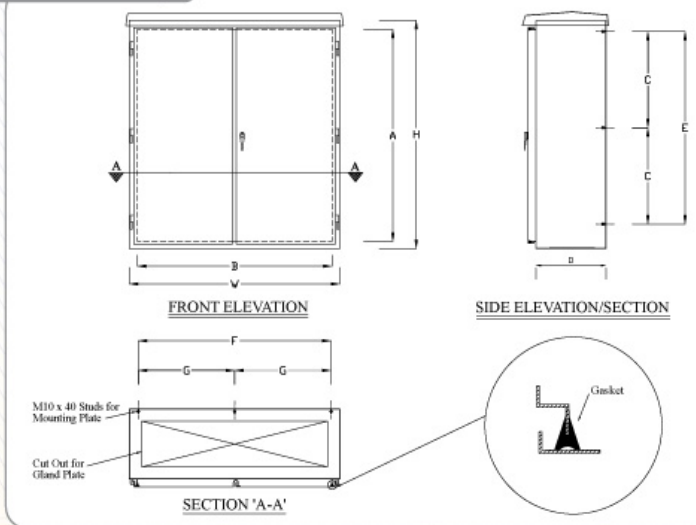

General Drawing

Sizes Available

All dimensions in mm

SL. NO.	PRODUCT REFERENCE	INTERNAL SIZE			CLEAR OPENING			C/C OF STUDS			CUT OUT FOR GLAND PLATE
		HEIGHT H	WIDTH W	DEPTH D	A	B	C	E	F	G	
1	D 10083	1000	800	300	900	690	---	800	680	---	600 X 150
2	D 10103	1000	1000	300	900	880	---	800	850	---	800 X 150
3	D 12103	1200	1000	300	1060	880	500	---	850	---	800 X 150
4	D 12104	1200	1000	400	1060	880	500	---	850	---	800 X 200
5	D 12123	1200	1200	300	1100	1100	500	---	---	525	1000 X 150
6	D 12134	1200	1350	400	1060	1240	500	---	---	590	1150 X 200
7	D 14104	1400	1000	400	1280	880	590	---	880	---	800 X 200
8	D 15125	1500	1200	500	1380	1080	590	---	---	525	1000 X 200
9	D 15155	1500	1500	500	1380	1380	590	---	---	675	1170 X 200
10	D 15214	1500	2100	400	1380	1980	590	---	---	975	1800 X 200
11	D 16154	1600	1500	400	1480	1380	590	---	---	675	1170 X 200
12	D 18124	1800	1200	400	1680	1080	800	---	---	525	1000 X 200
13	D 21136	2150	1350	600	2030	1230	975	---	---	590	1150 X 200

For any other size please call for quotation.
Design details from those shown can be changed without prior notice.