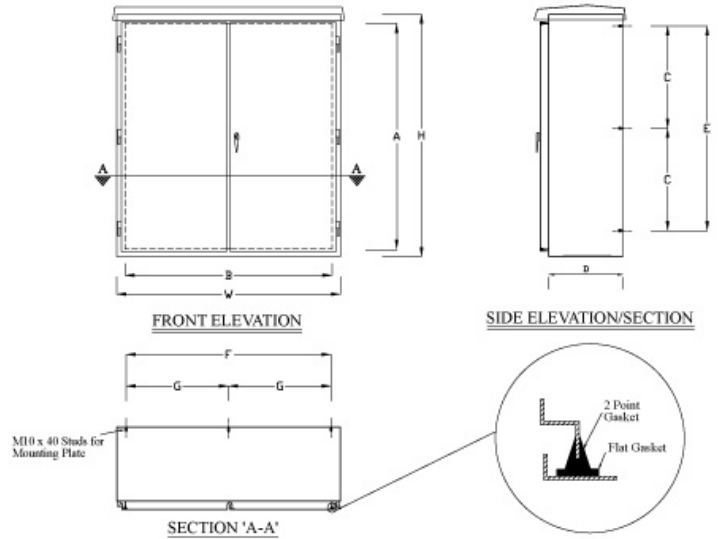

### Standard Features

- IP rating 65
- Lift off type brass hinges
- Long life EPDM gasket
- Additional flat gasket on door
- Full rain canopy provided
- High impact & temperature resistant
- Handle type 3 point lock with dust cap
- Studs for fixing mounting plate provided
- Wall thickness 4 mm and at points of stress 6-9 mm
- Fire retardant, self extinguishing to BS 476: Part 7 : 1997 class 2 / DIN 4102 class B2
- External finish : Plain semi gloss light grey gelcoat finish to RAL 7035
- All hardware galvanised steel or of non-corrosive material
- Cam operated tower bolt - 2 nos.
- Gasket provided on both sides of all the holes

### Options

- Lifting hooks
- Padlocking facility
- Stainless steel hardware
- Higher wall thickness and fire rating

### Sizes Available

All dimensions in mm

SL. NO.	PRODUCT REFERENCE	INTERNAL SIZE			CLEAR OPENING		C/C OF STUDS			CUT OUT FOR GLAND PLATE	
		HEIGHT H	WIDTH W	DEPTH D	A	B	C	E	F		G
1	D 10083i	1000	800	300	900	690	---	800	680	---	600 X 150
2	D 10103i	1000	1000	300	900	680	---	800	650	---	600 X 150
3	D 12103i	1200	1000	300	1060	880	500	---	850	---	800 X 150
4	D 12104i	1200	1000	400	1060	880	500	---	850	---	800 X 200
5	D 12123i	1200	1200	300	1100	1100	500	---	---	525	1000 X 150
6	D 12134i	1200	1350	400	1060	1240	500	---	---	590	1150 X 200
7	D 14104i	1400	1000	400	1280	880	590	---	880	---	800 X 200
8	D 15125i	1500	1200	500	1380	1080	590	---	---	525	1000 X 200
9	D 15155i	1500	1500	500	1380	1380	590	---	---	675	1170 X 200
10	D 15214i	1500	2100	400	1380	1980	590	---	---	975	1800 X 200
11	D 16154i	1600	1500	400	1480	1380	590	---	---	675	1170 X 200
12	D 18124i	1800	1200	400	1680	1080	800	---	---	525	1000 X 200
13	D 21136i	2150	1350	600	2030	1230	675	---	---	590	1150 X 200