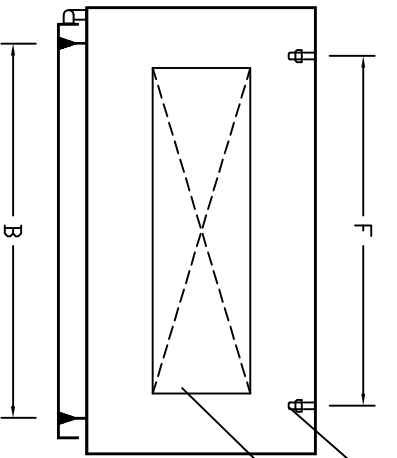

**FRONT ELEVATION**

**SIDE VIEW/SECTION**

**PLAN/SECTION**

Studs for mounting plate fixing.  
 Cut out for gland plate.

**GRP Industries**  
 www.grpindustries.com

**TITLE :- SINGLE DOOR ENCLOSURE - IP 55**

**SIZE:- GENERAL**