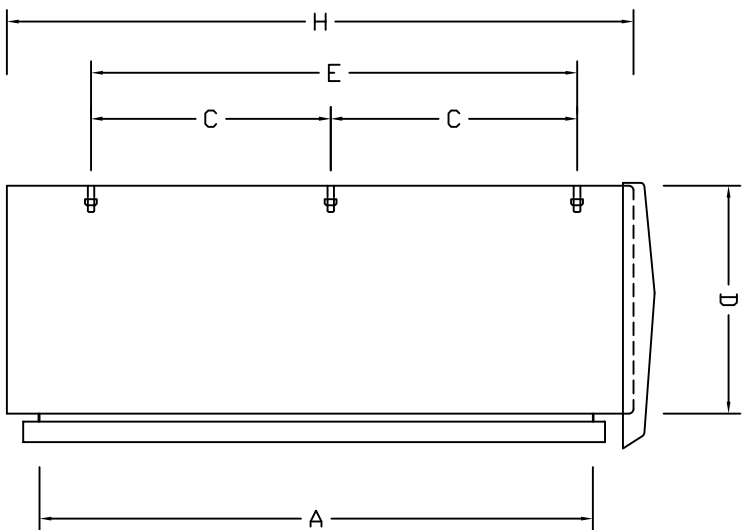

**FRONT ELEVATION**

**SIDE VIEW/SECTION**

**PLAN/SECTION**

Studs for mounting plate fixing.  
 Cut out for gland plate.

**GRP Industries**  
 www.grpindustries.com

**TITLE :- SINGLE DOOR ENCLOSURE - IP 55**

**SIZE:- GENERAL**