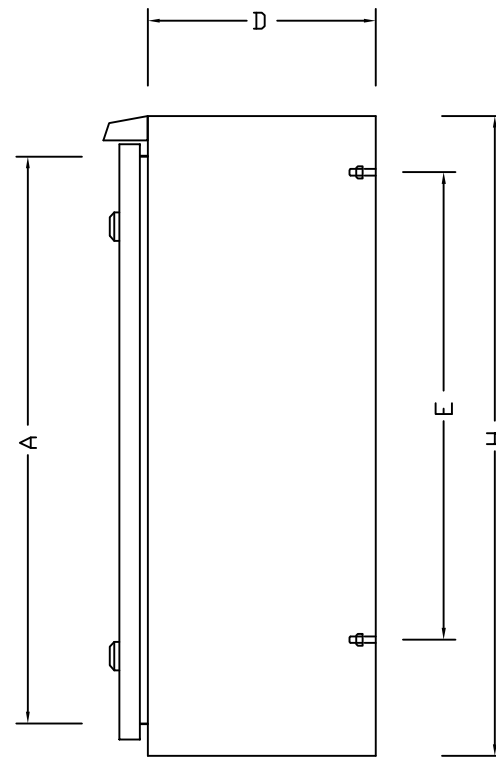

FRONT ELEVATION

SIDE VIEW/SECTION

PLAN/SECTION

**GRP Industries**  
www.grpindustries.com

TITLE : - METERING ENCLOSURE (WITH MULTI SHUTTER WINDOW) - IP 55

SIZE:- GENERAL