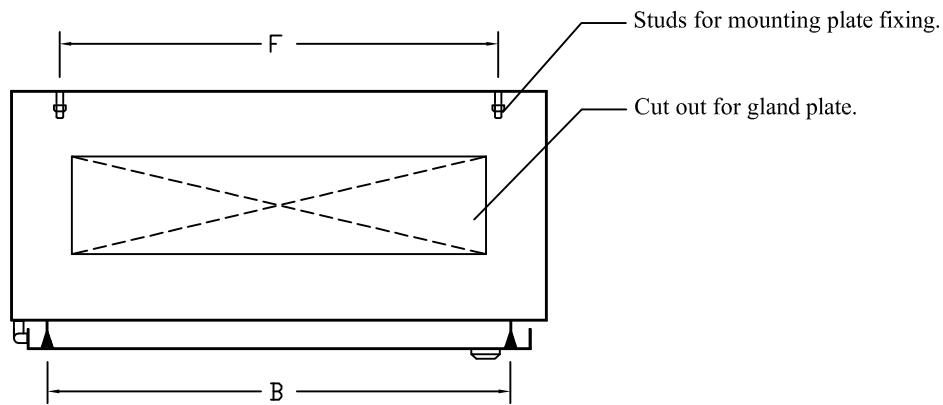

FRONT ELEVATION

SIDE VIEW/SECTION

PLAN/SECTION

**GRP Industries**  
www.grpindustries.com

TITLE : - METERING ENCLOSURE (WITH MULTI SHUTTER WINDOW) - IP 55

SIZE:- GENERAL