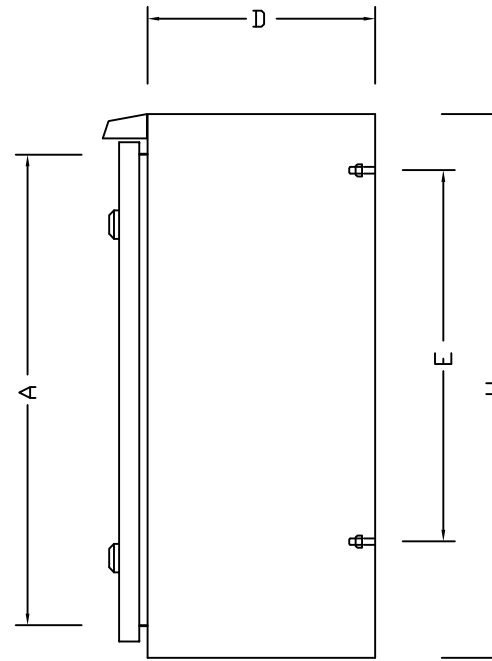

FRONT ELEVATION

SIDE VIEW/SECTION

PLAN/SECTION

**GRP Industries**  
www.grpindustries.com

TITLE : - METERING ENCLOSURE (WITH  
SINGLE SHUTTER WINDOW) - IP 55

SIZE:- GENERAL