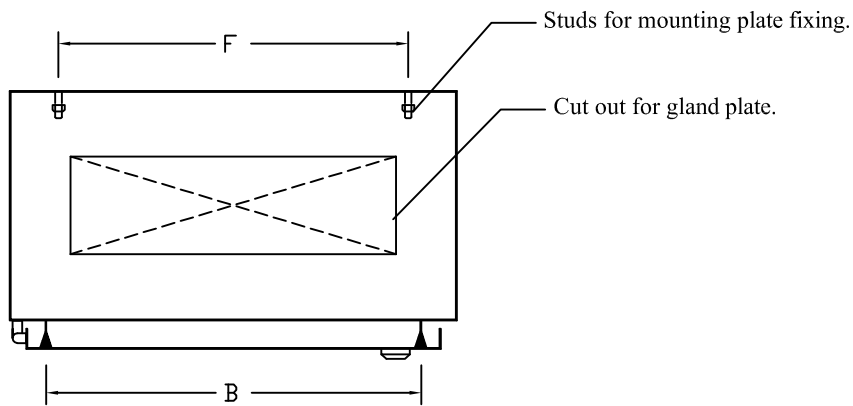

FRONT ELEVATION

SIDE VIEW/SECTION

PLAN/SECTION

**GRP Industries**  
www.grpindustries.com

TITLE : - METERING ENCLOSURE (WITH  
SINGLE SHUTTER WINDOW) - IP 55

SIZE:- GENERAL