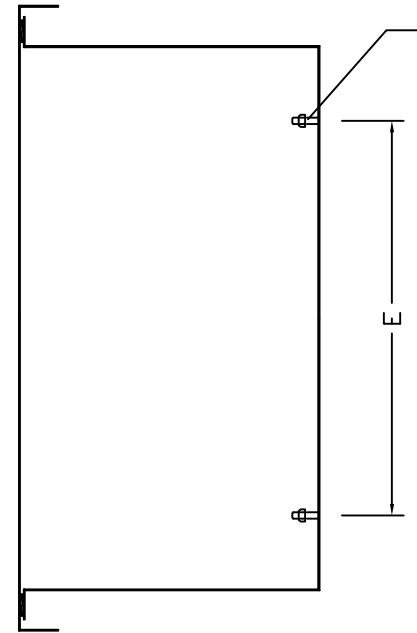

FRONT ELEVATION

SIDE VIEW/SECTION

PLAN/SECTION

**GRP Industries**  
www.grpindustries.com

TITLE : - JUNCTION BOX BOLTED COVER  
TYPE - IP 66

SIZE:- GENERAL