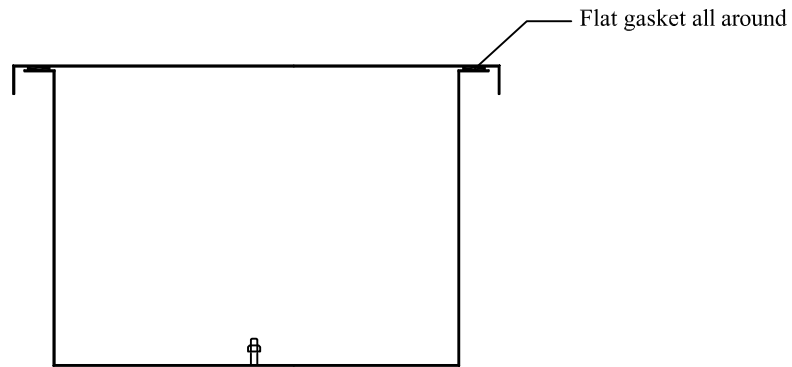

FRONT ELEVATION

SIDE VIEW/SECTION

PLAN/SECTION

**GRP Industries**  
www.grpindustries.com

TITLE : - JUNCTION BOX BOLTED COVER  
TYPE - IP 66

SIZE:- GENERAL