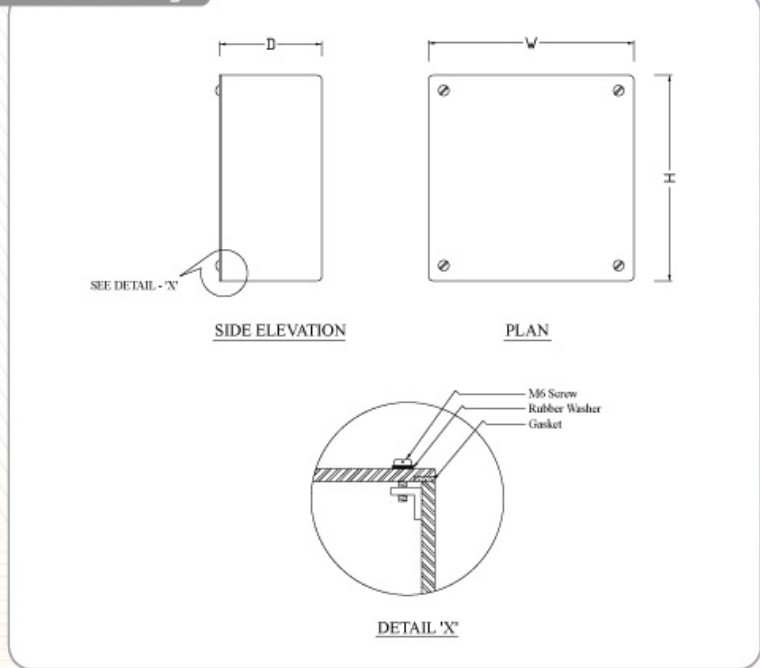

## Polyester Telephone Junction Box And CATV Junction Box

(Suitable for Flush mounting)

### Sizes Available

All dimensions in mm

SL. NO.	PRODUCT REFERENCE	INTERNAL SIZE		
		HEIGHT H	WIDTH W	DEPTH D
1	TEL. J.B. 202010	200	200	100
2	CATV. J.B. 202010	200	200	100

For any other size please call for quotation.  
Design details from those shown can be changed without prior notice.