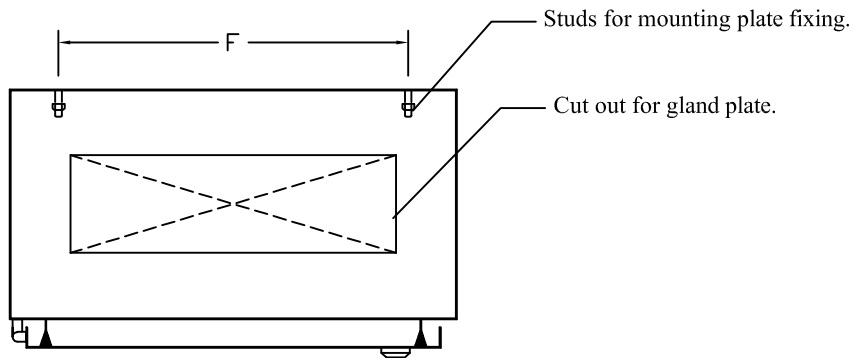

FRONT ELEVATION

SIDE VIEW/SECTION

PLAN/SECTION

GRP Industries
www.grpindustries.com

TITLE : - METERING ENCLOSURE - IP 65

SIZE:- GENERAL