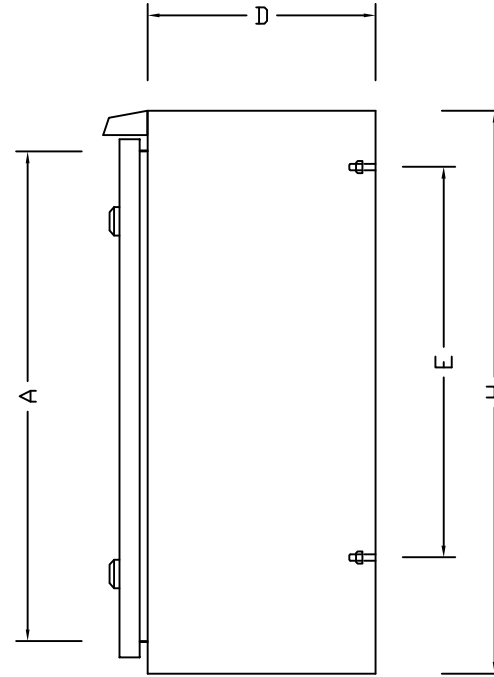

FRONT ELEVATION

SIDE VIEW/SECTION

PLAN/SECTION

GRP Industries
www.grpindustries.com

TITLE : - METERING ENCLOSURE - IP 65

SIZE:- GENERAL