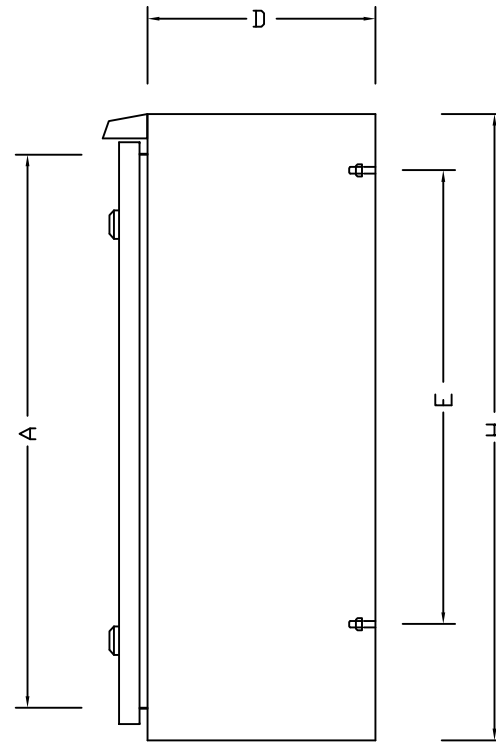

FRONT ELEVATION

SIDE VIEW/SECTION

PLAN/SECTION

GRP Industries
www.grpindustries.com

TITLE : - METERING ENCLOSURE - IP 55

SIZE:- GENERAL