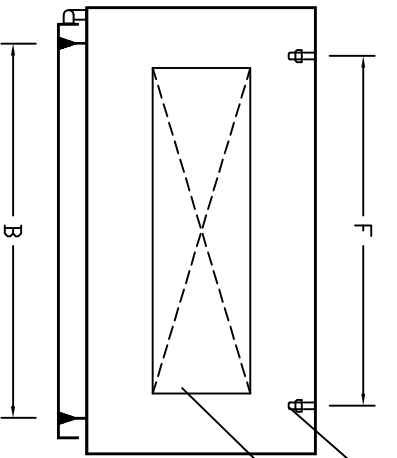

FRONT ELEVATION

SIDE VIEW/SECTION

PLAN/SECTION

Studs for mounting plate fixing.
Cut out for gland plate.

GRP Industries
www.grpindustries.com

TITLE :- SINGLE DOOR ENCLOSURE - IP 65

SIZE:- GENERAL