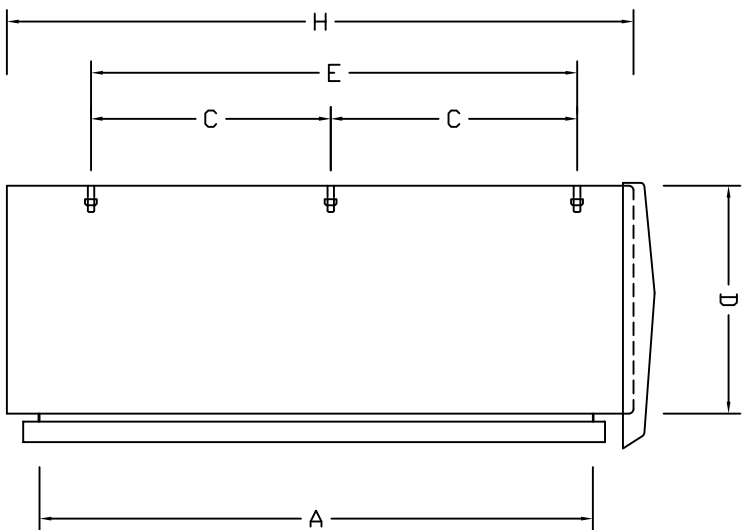

FRONT ELEVATION

SIDE VIEW/SECTION

PLAN/SECTION

Studs for mounting plate fixing.
Cut out for gland plate.

GRP Industries
www.grpindustries.com

TITLE :- SINGLE DOOR ENCLOSURE - IP 65

SIZE:- GENERAL